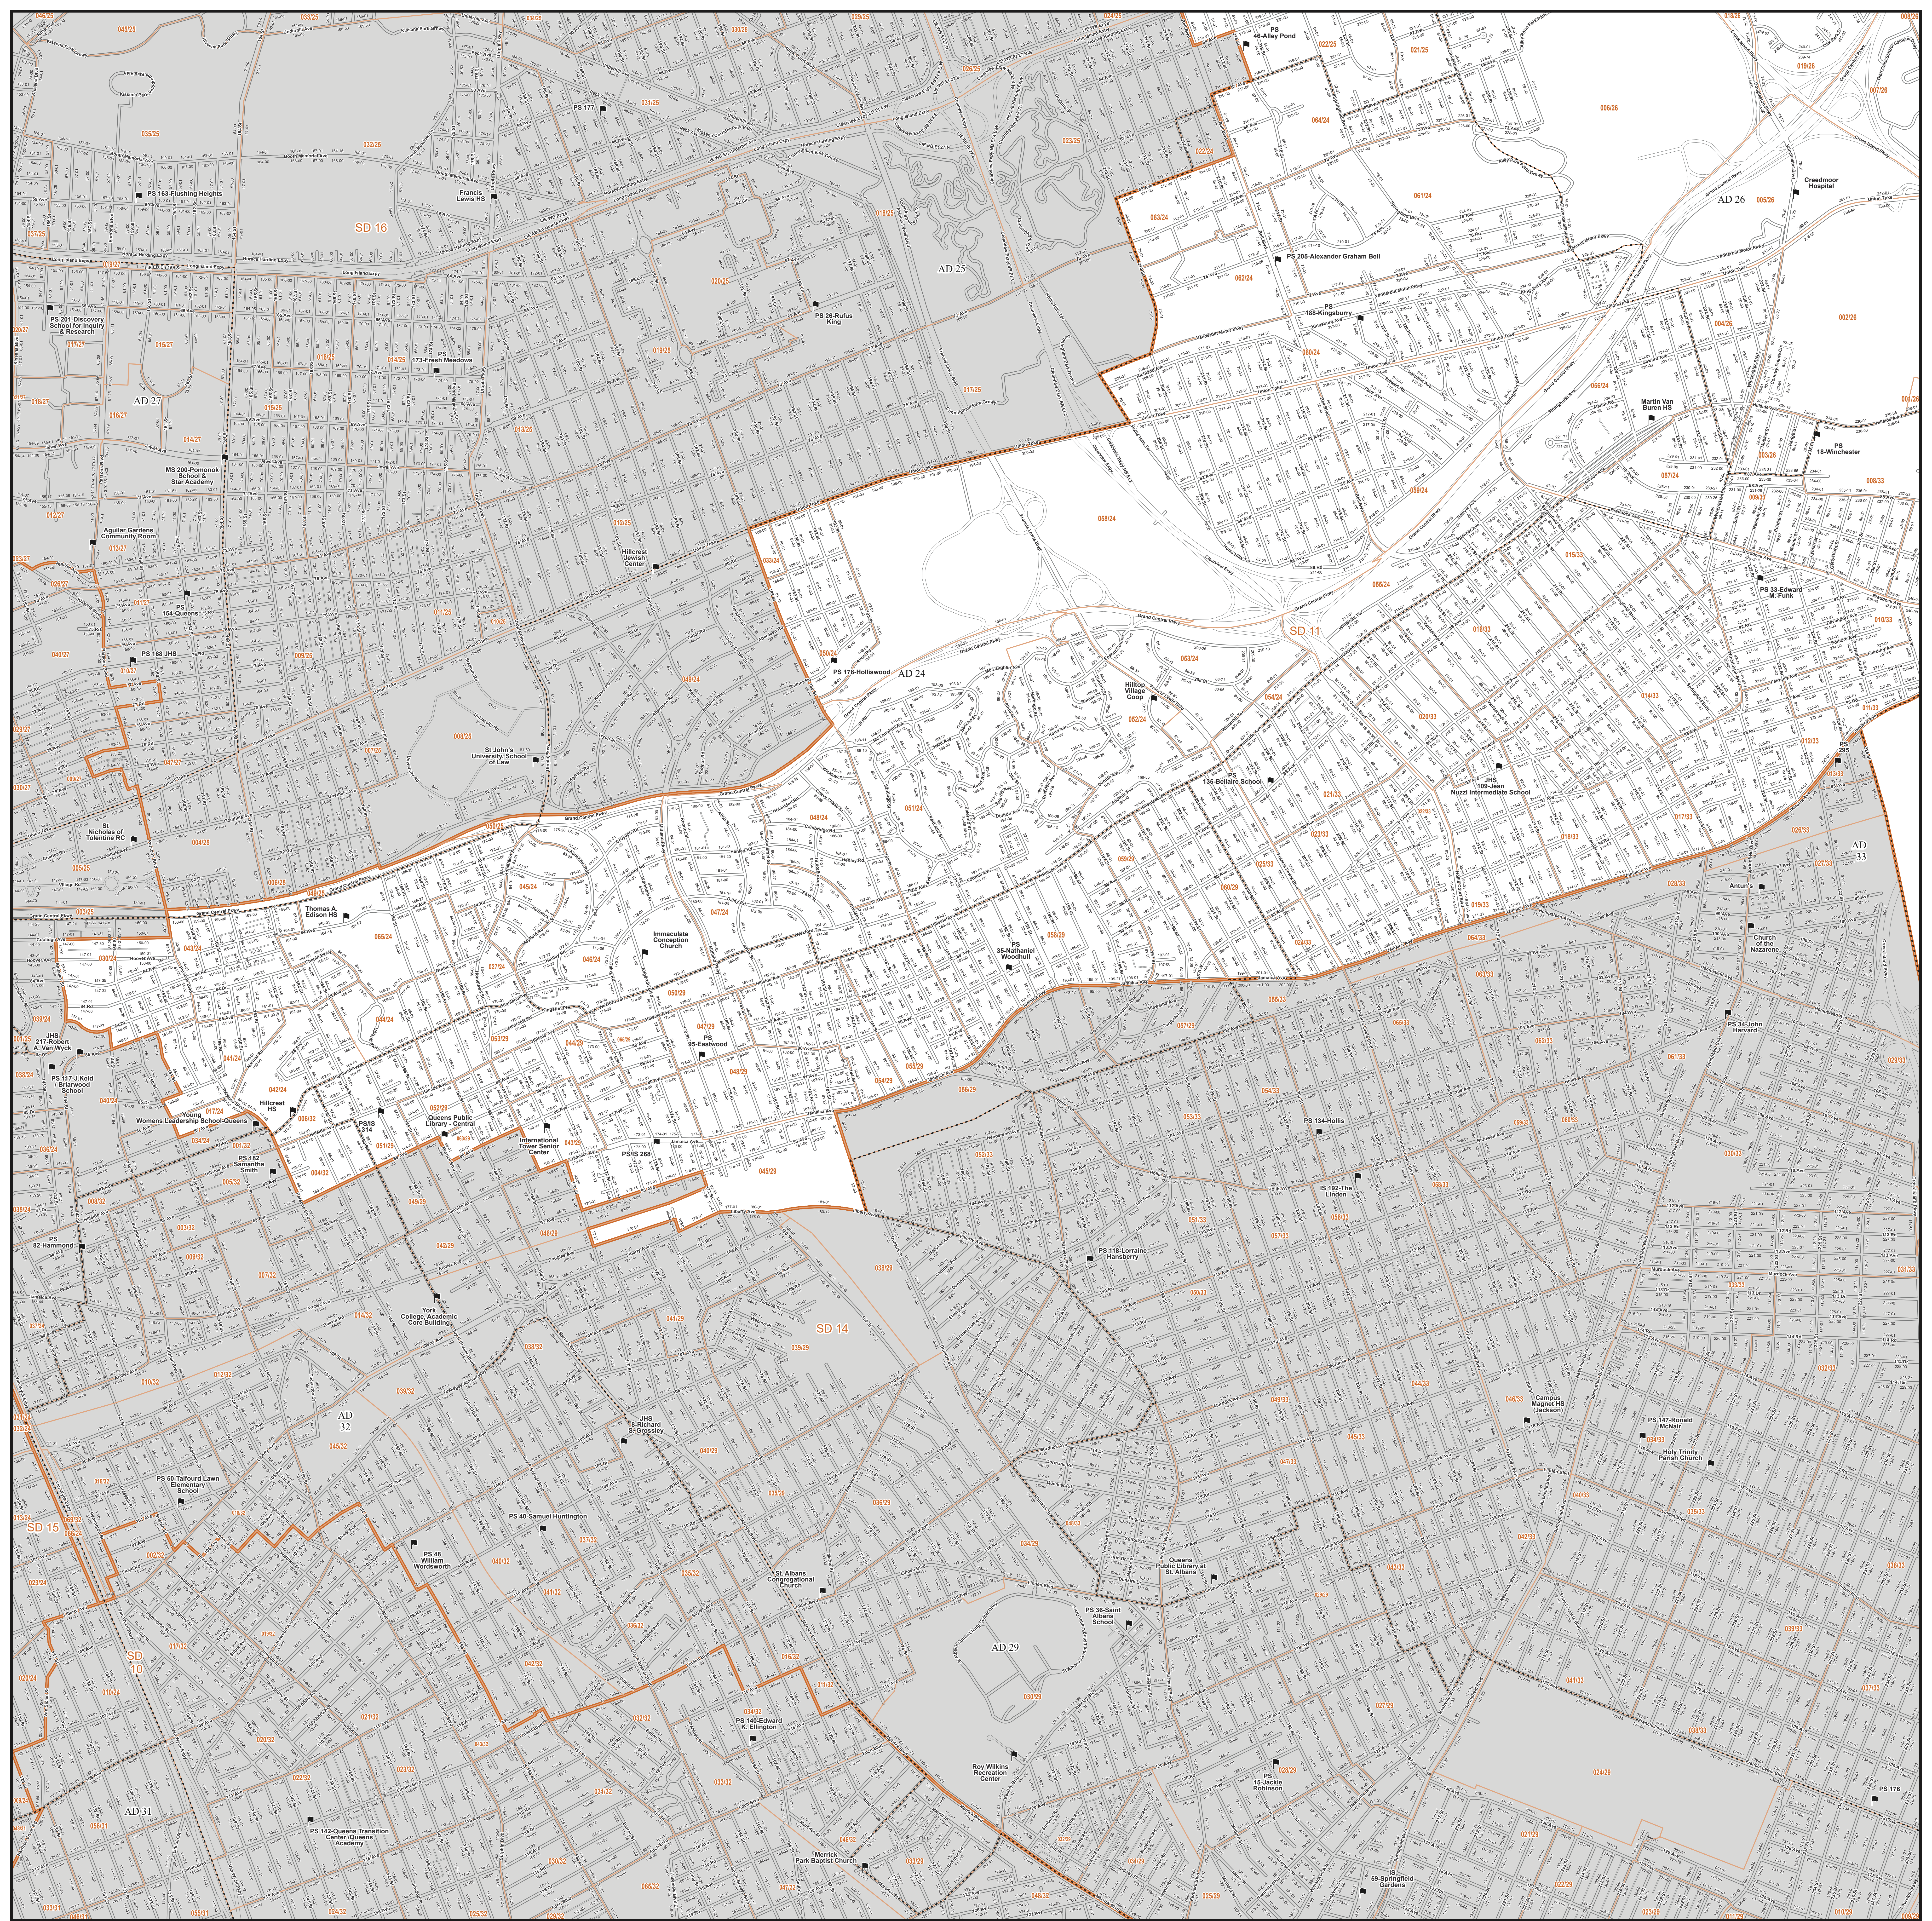

0 0.25 0.5 1 Miles

- Polling Place
- Election District
- Assembly District
- Senate District
- Streets
- Water

Locations of Polling Places are subject to change.

**Source Data Statement:**  
All data available at <https://opendata.cityofnewyork.us/>