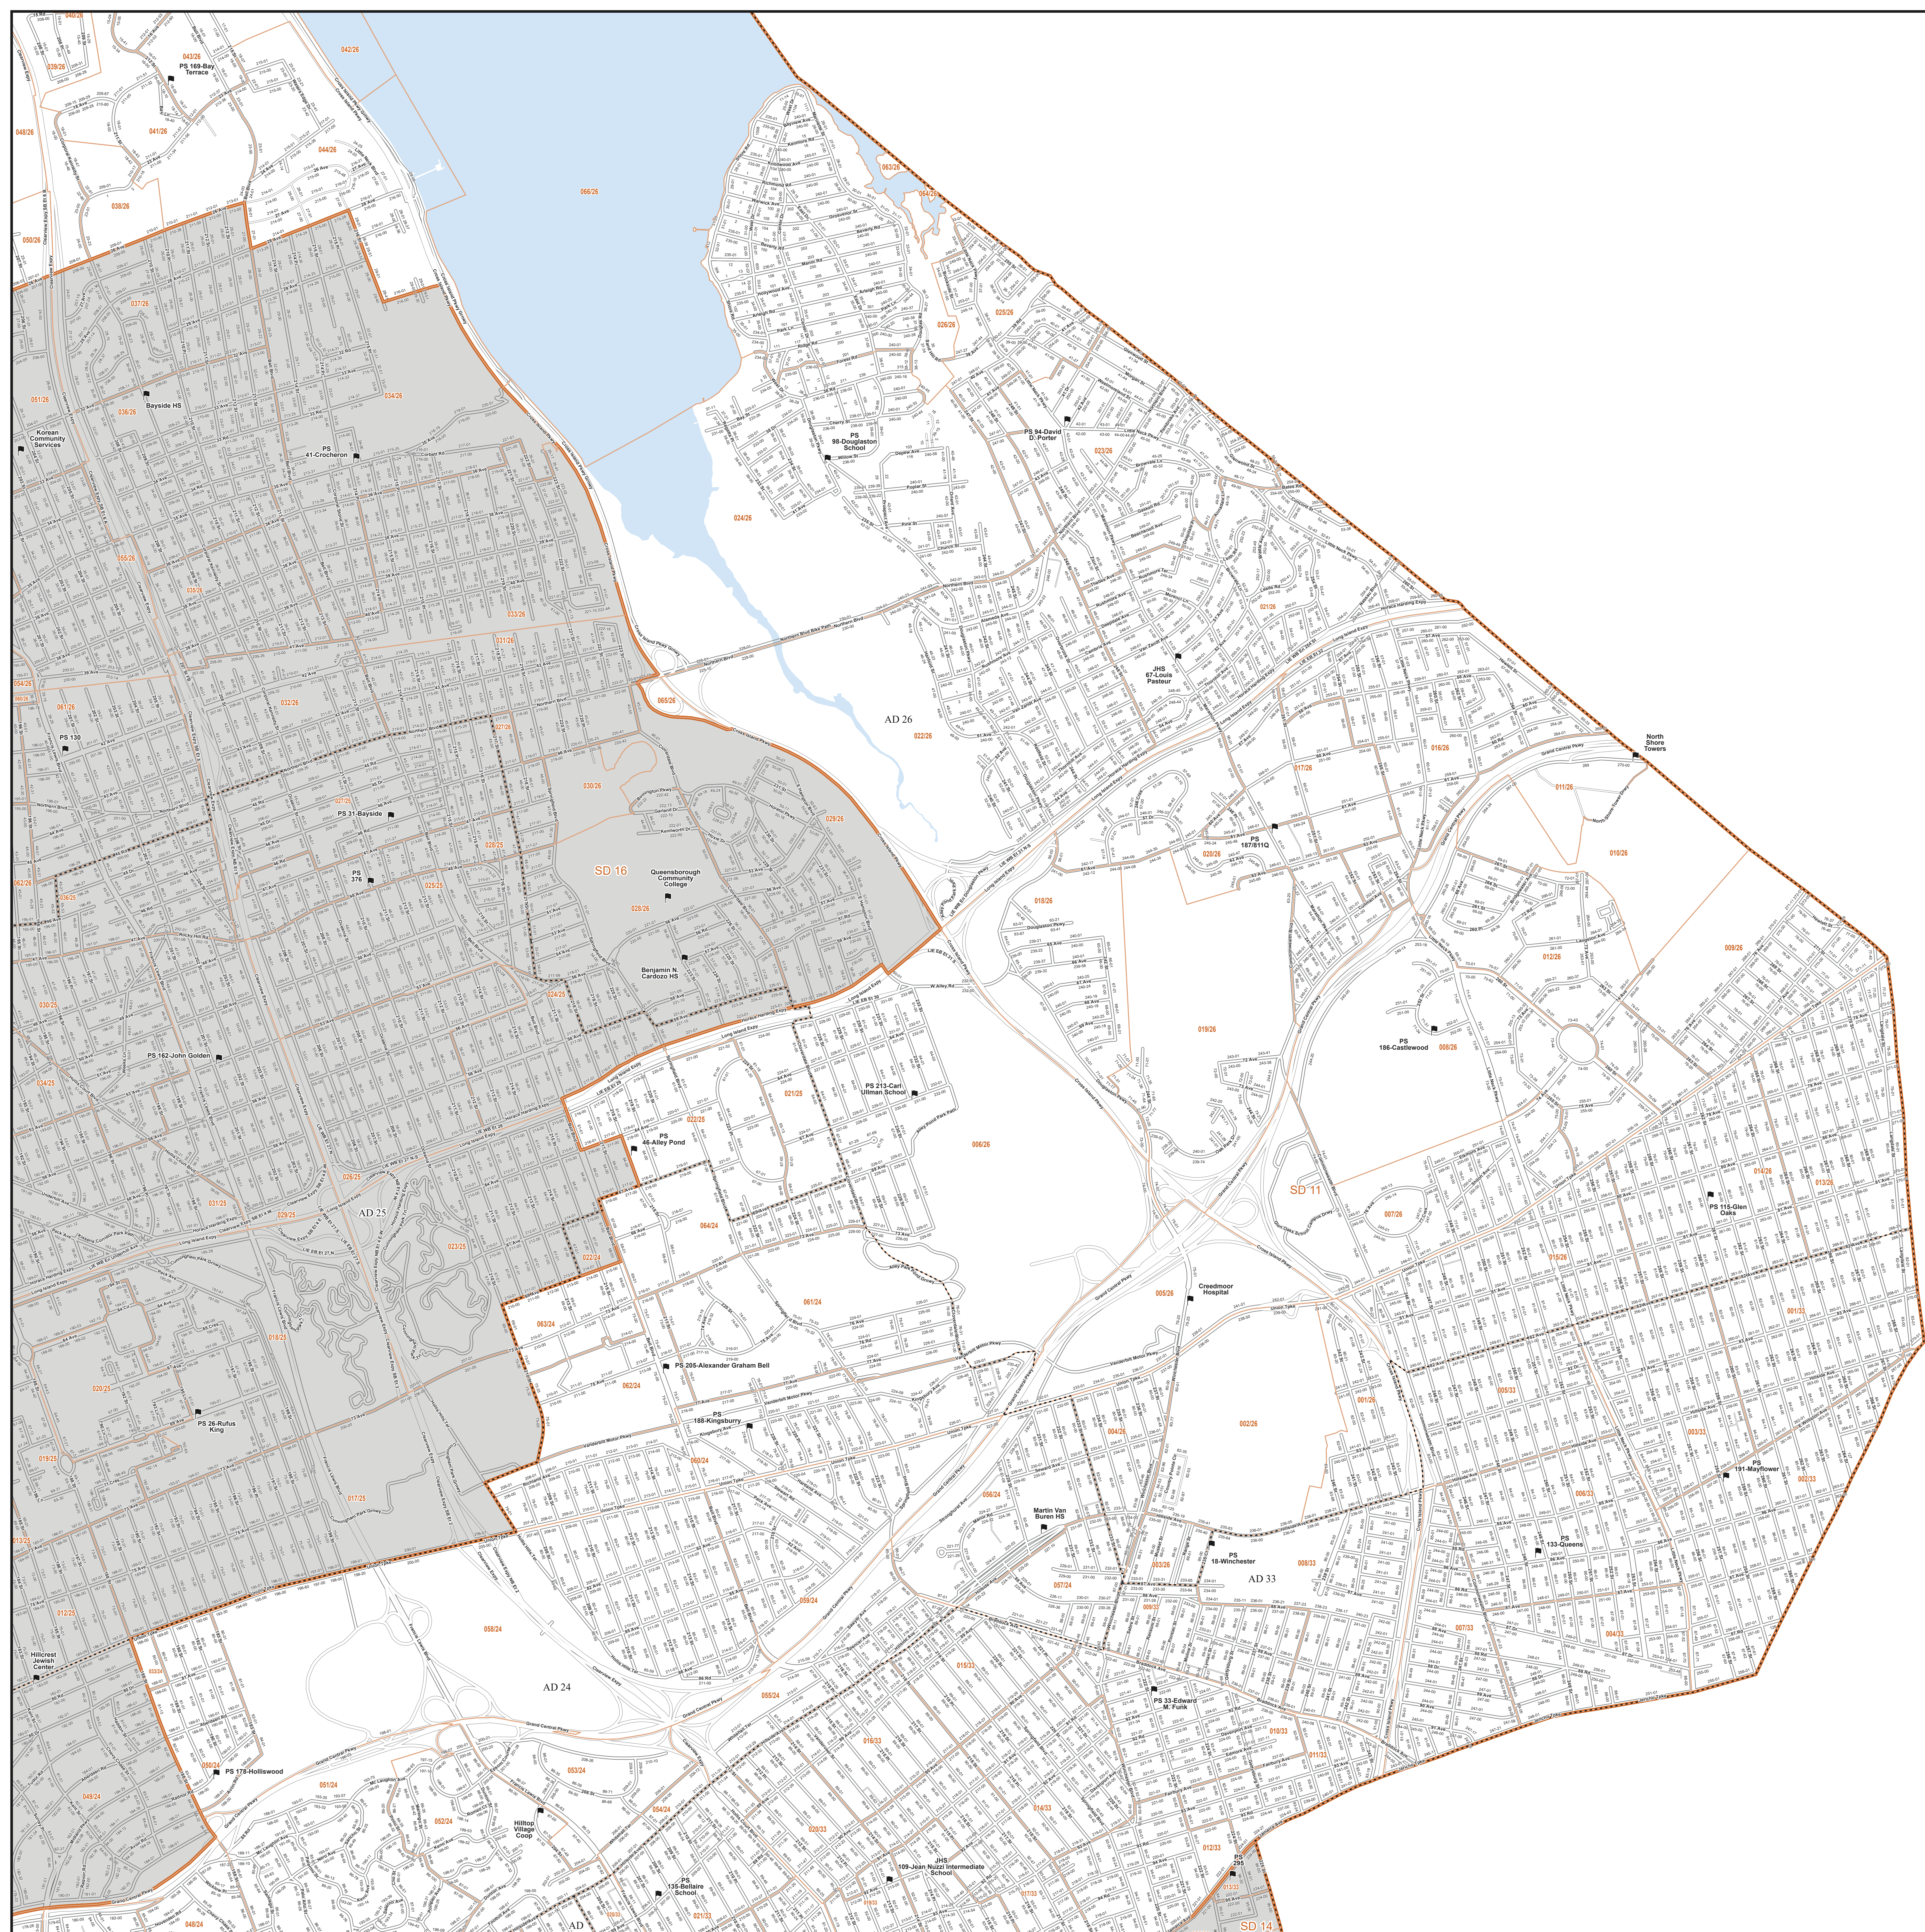

Board of Elections
in the City of New York

Senate District
11
Part 3 of 4
Bronx and Queens

NOTES	

Board of Elections in the City of New York
Created: 11/18/2023

0 0.25 0.5 1 Miles

- Polling Place
- Election District
- Assembly District
- Senate District
- Streets
- Water

Locations of Polling Places are subject to change.

Source Data Statement:
All data available at <https://opendata.cityofnewyork.us/>