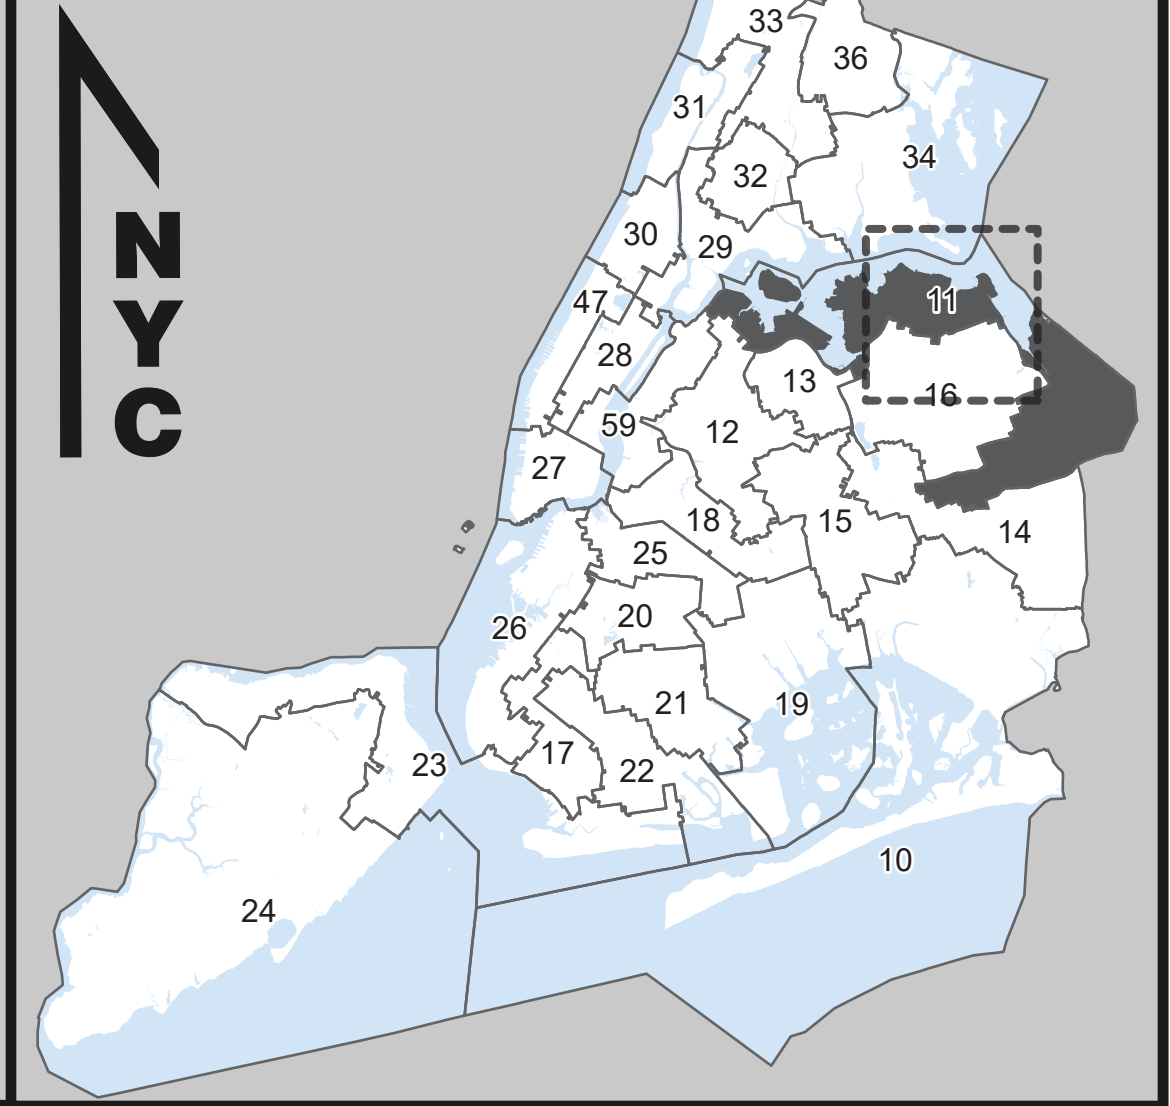

Board of Elections
in the City of New York

Senate District
11
Part 2 of 4
Bronx and Queens

NOTES	

Board of Elections in the City of New York
Created: 11/18/2023

Miles
0 0.25 0.5 1

- Polling Place
- Locations of Polling Places are subject to change.
- Election District
- Assembly District
- Senate District
- Streets
- Water

Source Data Statement:
All data available at <https://opendata.cityofnewyork.us/>