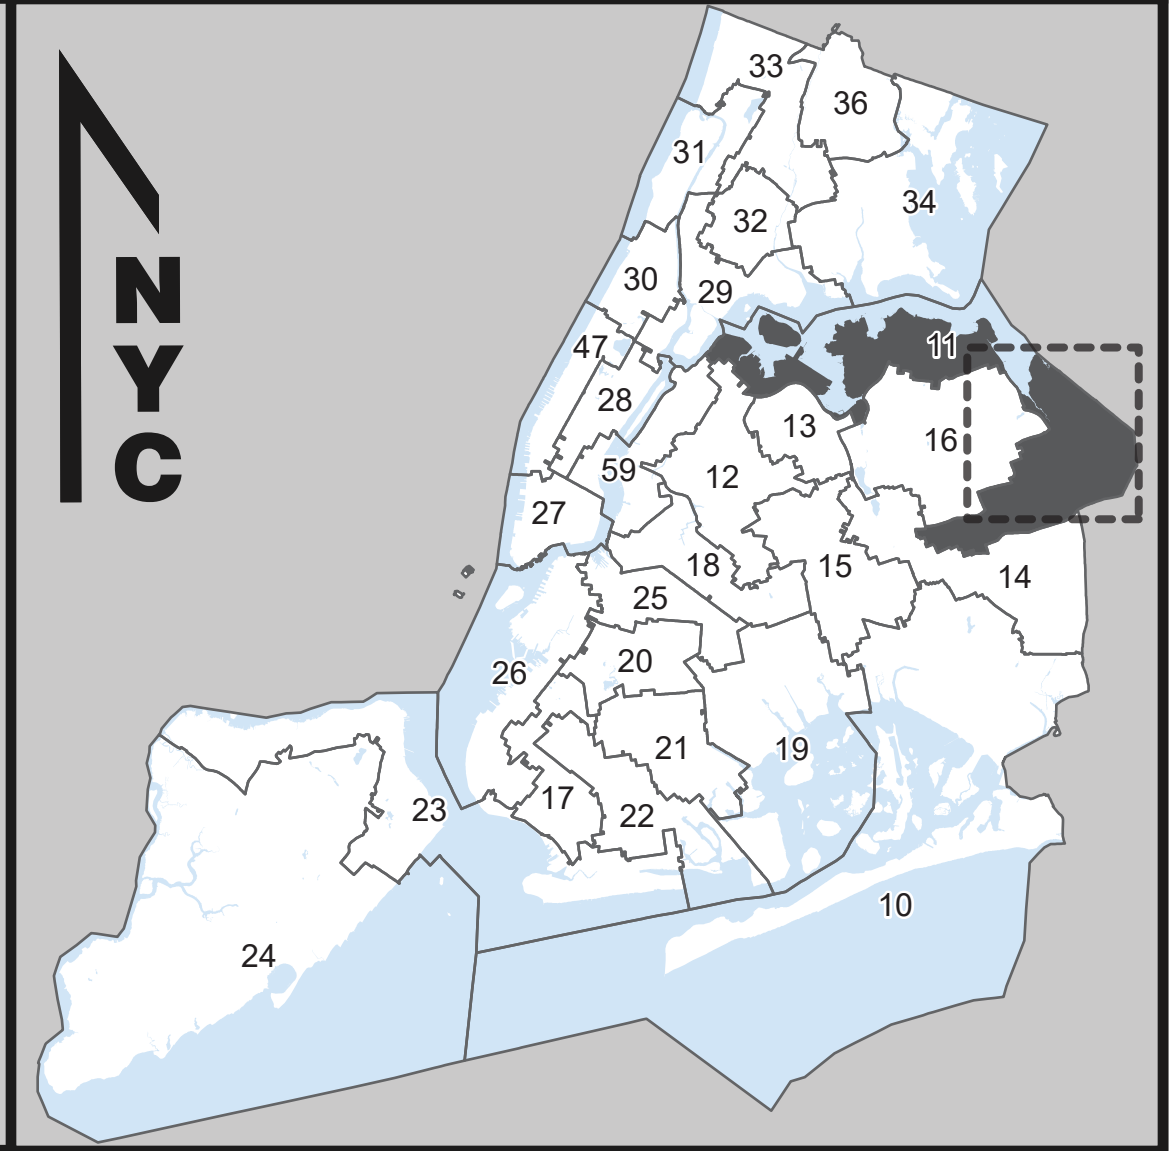

Board of Elections
in the City of New York

Senate District
11
Part 3 of 4
Bronx and Queens

NOTES	

Board of Elections in the City of New York
Created: 11/18/2023

0 0.25 0.5 1 Miles

- Polling Place
- Election District
- Assembly District
- Senate District
- Streets
- Water

Locations of Polling Places are subject to change.

Source Data Statement:
All data available at <https://opendata.cityofnewyork.us/>