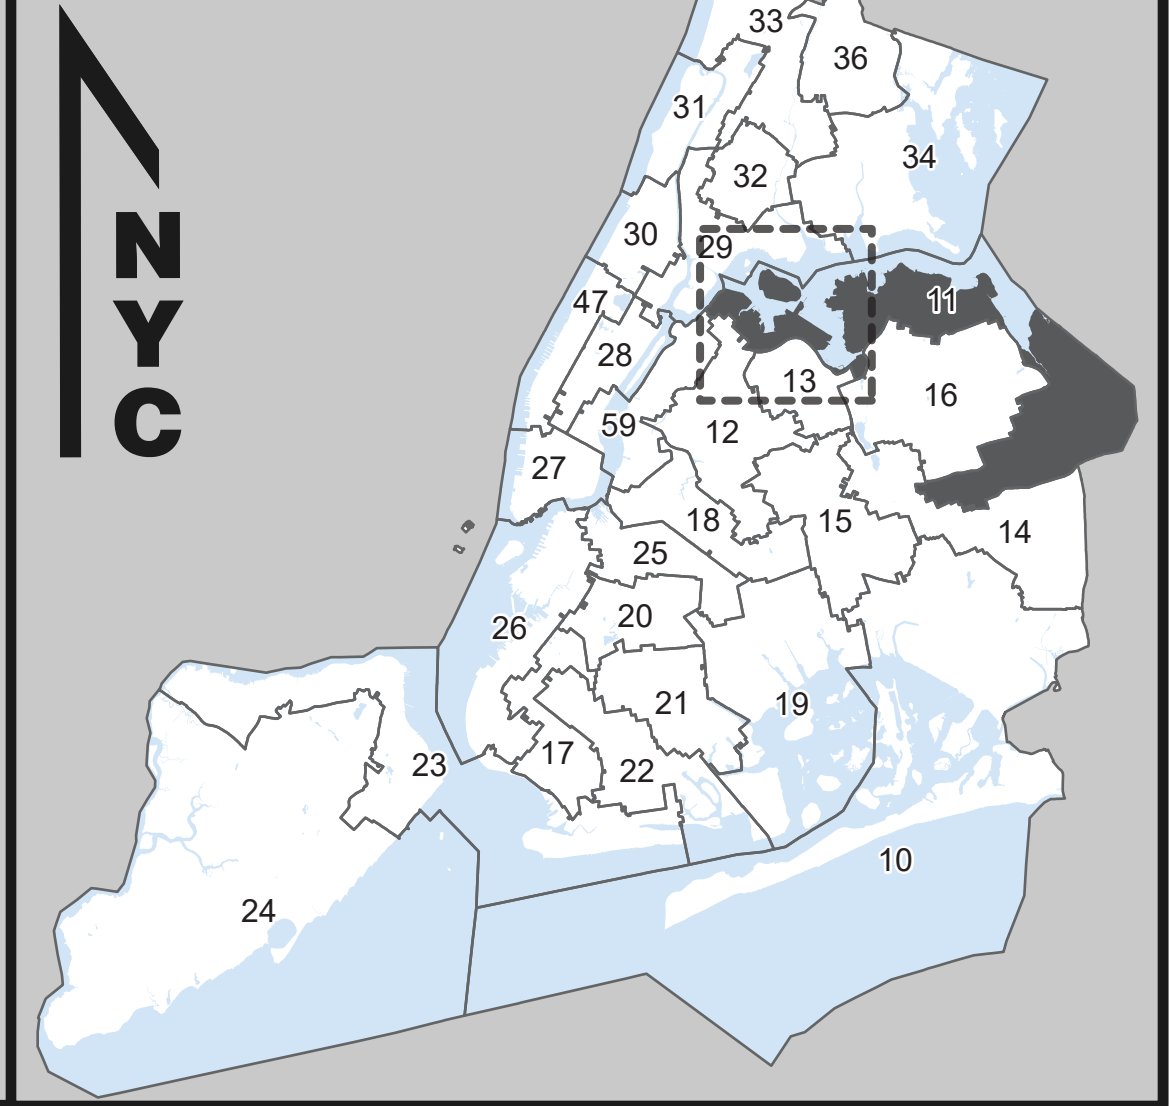

**Board of Elections**  
in the City of New York

**Senete District**  
**11**  
Part 1 of 4  
**Bronx and Queens**

NOTES	

**Scale:** 0, 0.25, 0.5, 1 Miles

- Polling Place
- Locations of Polling Places are subject to change.
- Election District
- Assembly District
- Streets
- Water
- Senate District