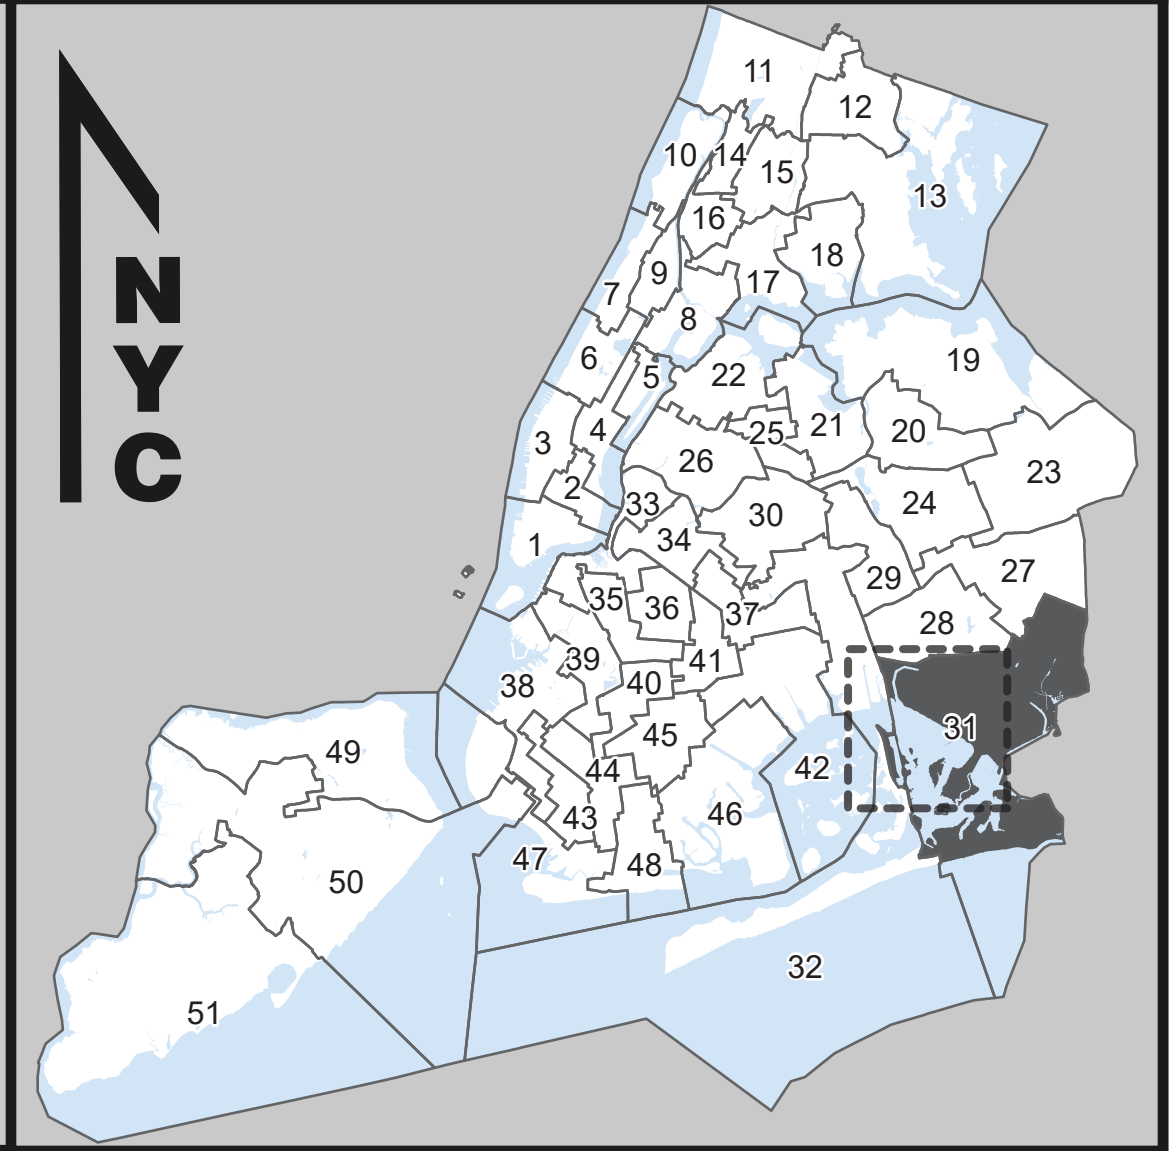

Board of Elections
in the City of New York

City Council District
31
Part 1 of 3
Queens

| NOTES | |
|-------|--|
| | |
| | |
| | |
| | |
| | |
| | |
| | |
| | |
| | |
| | |

Board of Elections in the City of New York
Created: 12/5/2023

Miles
0 0.25 0.5 1

Polling Place
 Locations of Polling Places are subject to change.

Election District
 Assembly District
 City Council District

Streets
 Water

Source Data Statement:
All data available at <https://opendata.cityofnewyork.us/>