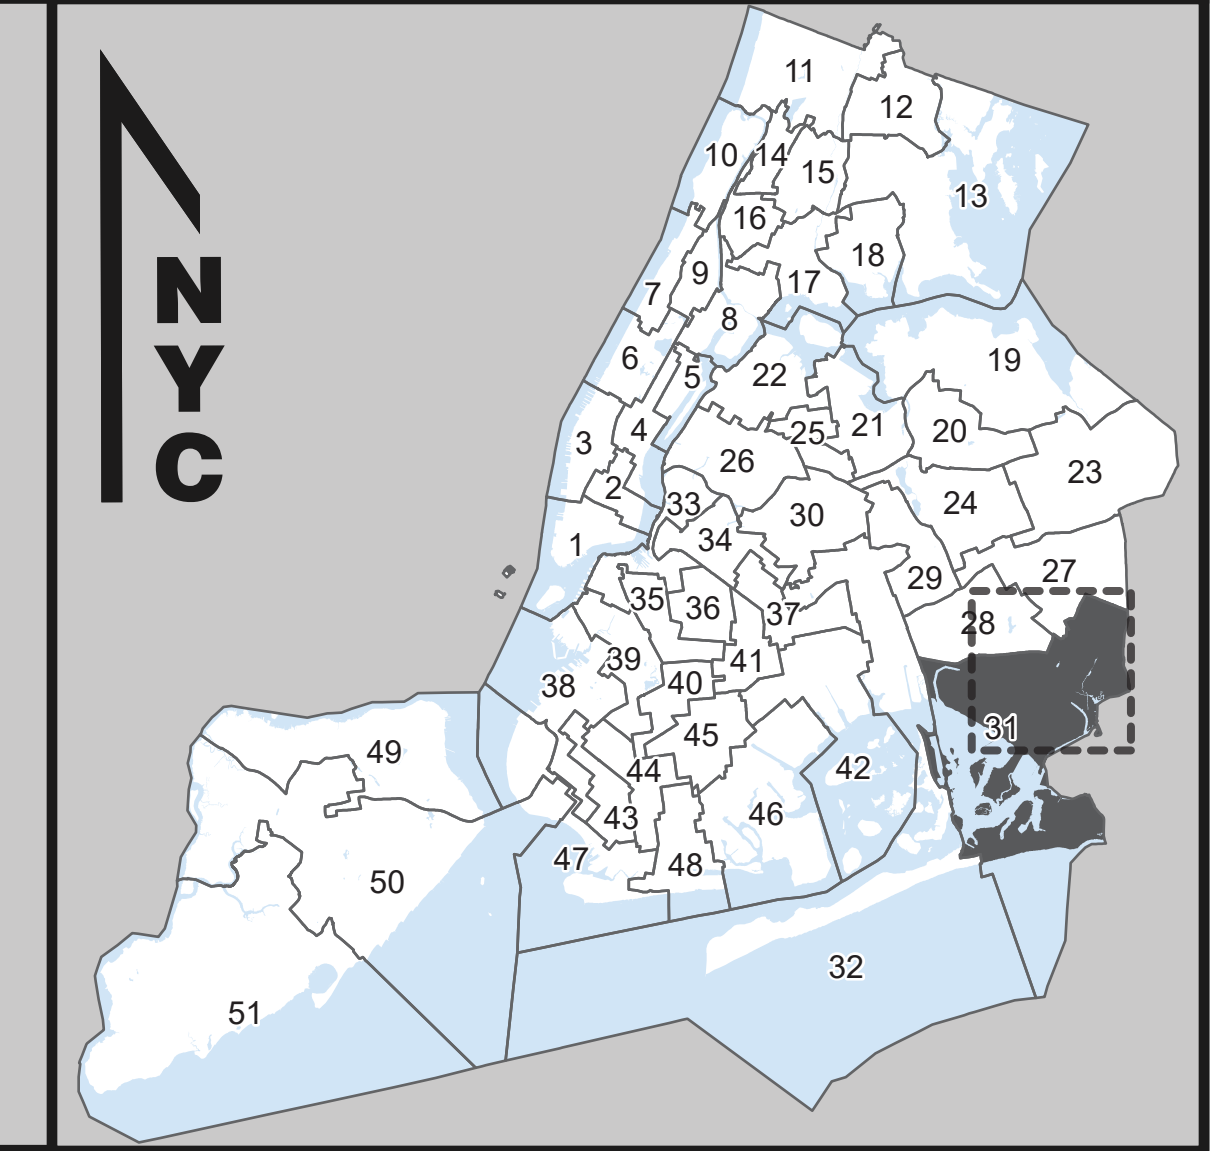

Board of Elections
in the City of New York

City Council District
31
Part 2 of 3
Queens

NOTES

| |
|--|
| |
| |
| |
| |
| |
| |
| |
| |

Board of Elections in the City of New York
Created: 12/5/2023

Miles
0 0.25 0.5 1

- Polling Place
- Locations of Polling Places are subject to change.
- Election District
- Assembly District
- City Council District
- Streets
- Water

Source Data Statement:
All data available at <https://opendata.cityofnewyork.us/>